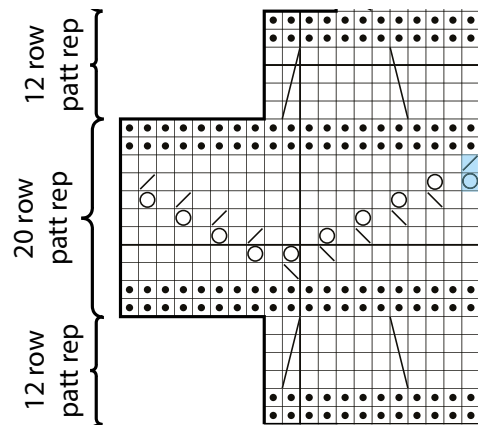

# ADDENDUM

CATARINA

KNITTING & CROCHET  
MAGAZINE 57

- key
- K on RS, P on WS
  - P on RS, K on WS
  - y/n
  - K2tog
  - sl 1, K1, pss0
  - sl 1, K2tog, pss0
  - dec 2
  - C4B
  - C4F

ROWAN

Unfortunately a pattern error has occurred, we apologise for any inconvenience that this may have caused